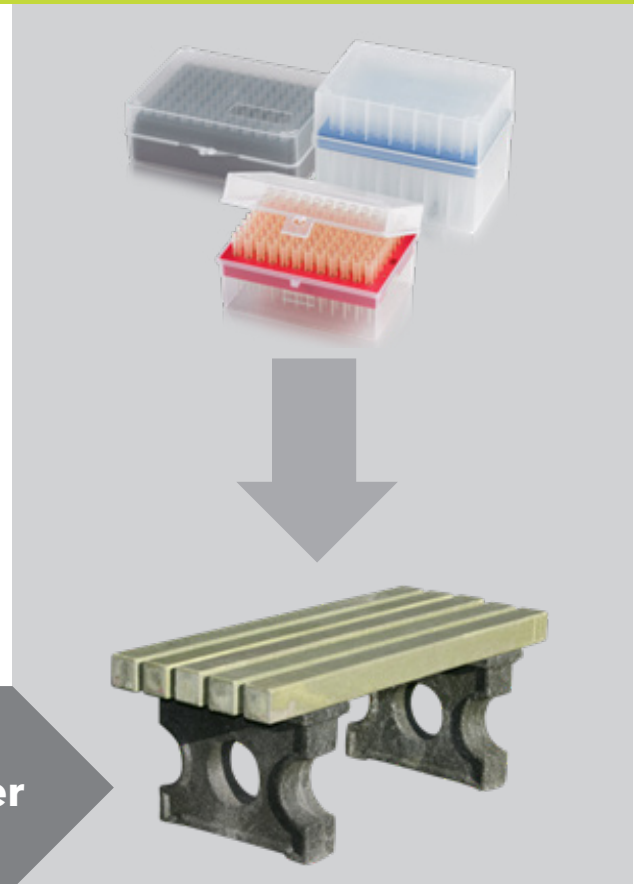

# Pipet Tip Box Recycling Program

Your effort supports U-M's  
waste reduction goal:

Reduce landfill waste  
by 40% by 2025

Easily recycle empty pipet tip boxes and inserts of  
**ANY BRAND—for FREE!**

1. Contact **sustainable-labs@umich.edu** for a new or replacement collection box, which will be delivered to your building's loading dock.
2. Place decontaminated #5 plastic boxes and inserts in the box.
3. When the box is full, call UPS or put the box in pickup location on dock for FREE pickup.

**Boxes are recycled into pellets that are then used to make park benches and other items of a similar material.**

This program is endorsed by the University of Michigan Office of Campus Sustainability and Procurement Services.